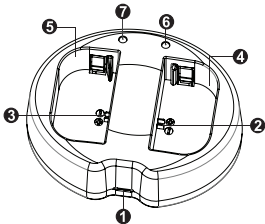

Input port: Micro USB

Size: 3 x 2.5 x 1 in (80 x 63.4 x 23.4 mm)

Weight: 1 oz (32 g)

PARTS

Note: Images shown in this manual are for Canon LP-E6.

1. Micro USB port
2. Battery metal contact 1
3. Battery metal contact 2
4. Battery slot 1
5. Battery slot 2
6. Charging indicator light 1
7. Charging indicator light 2